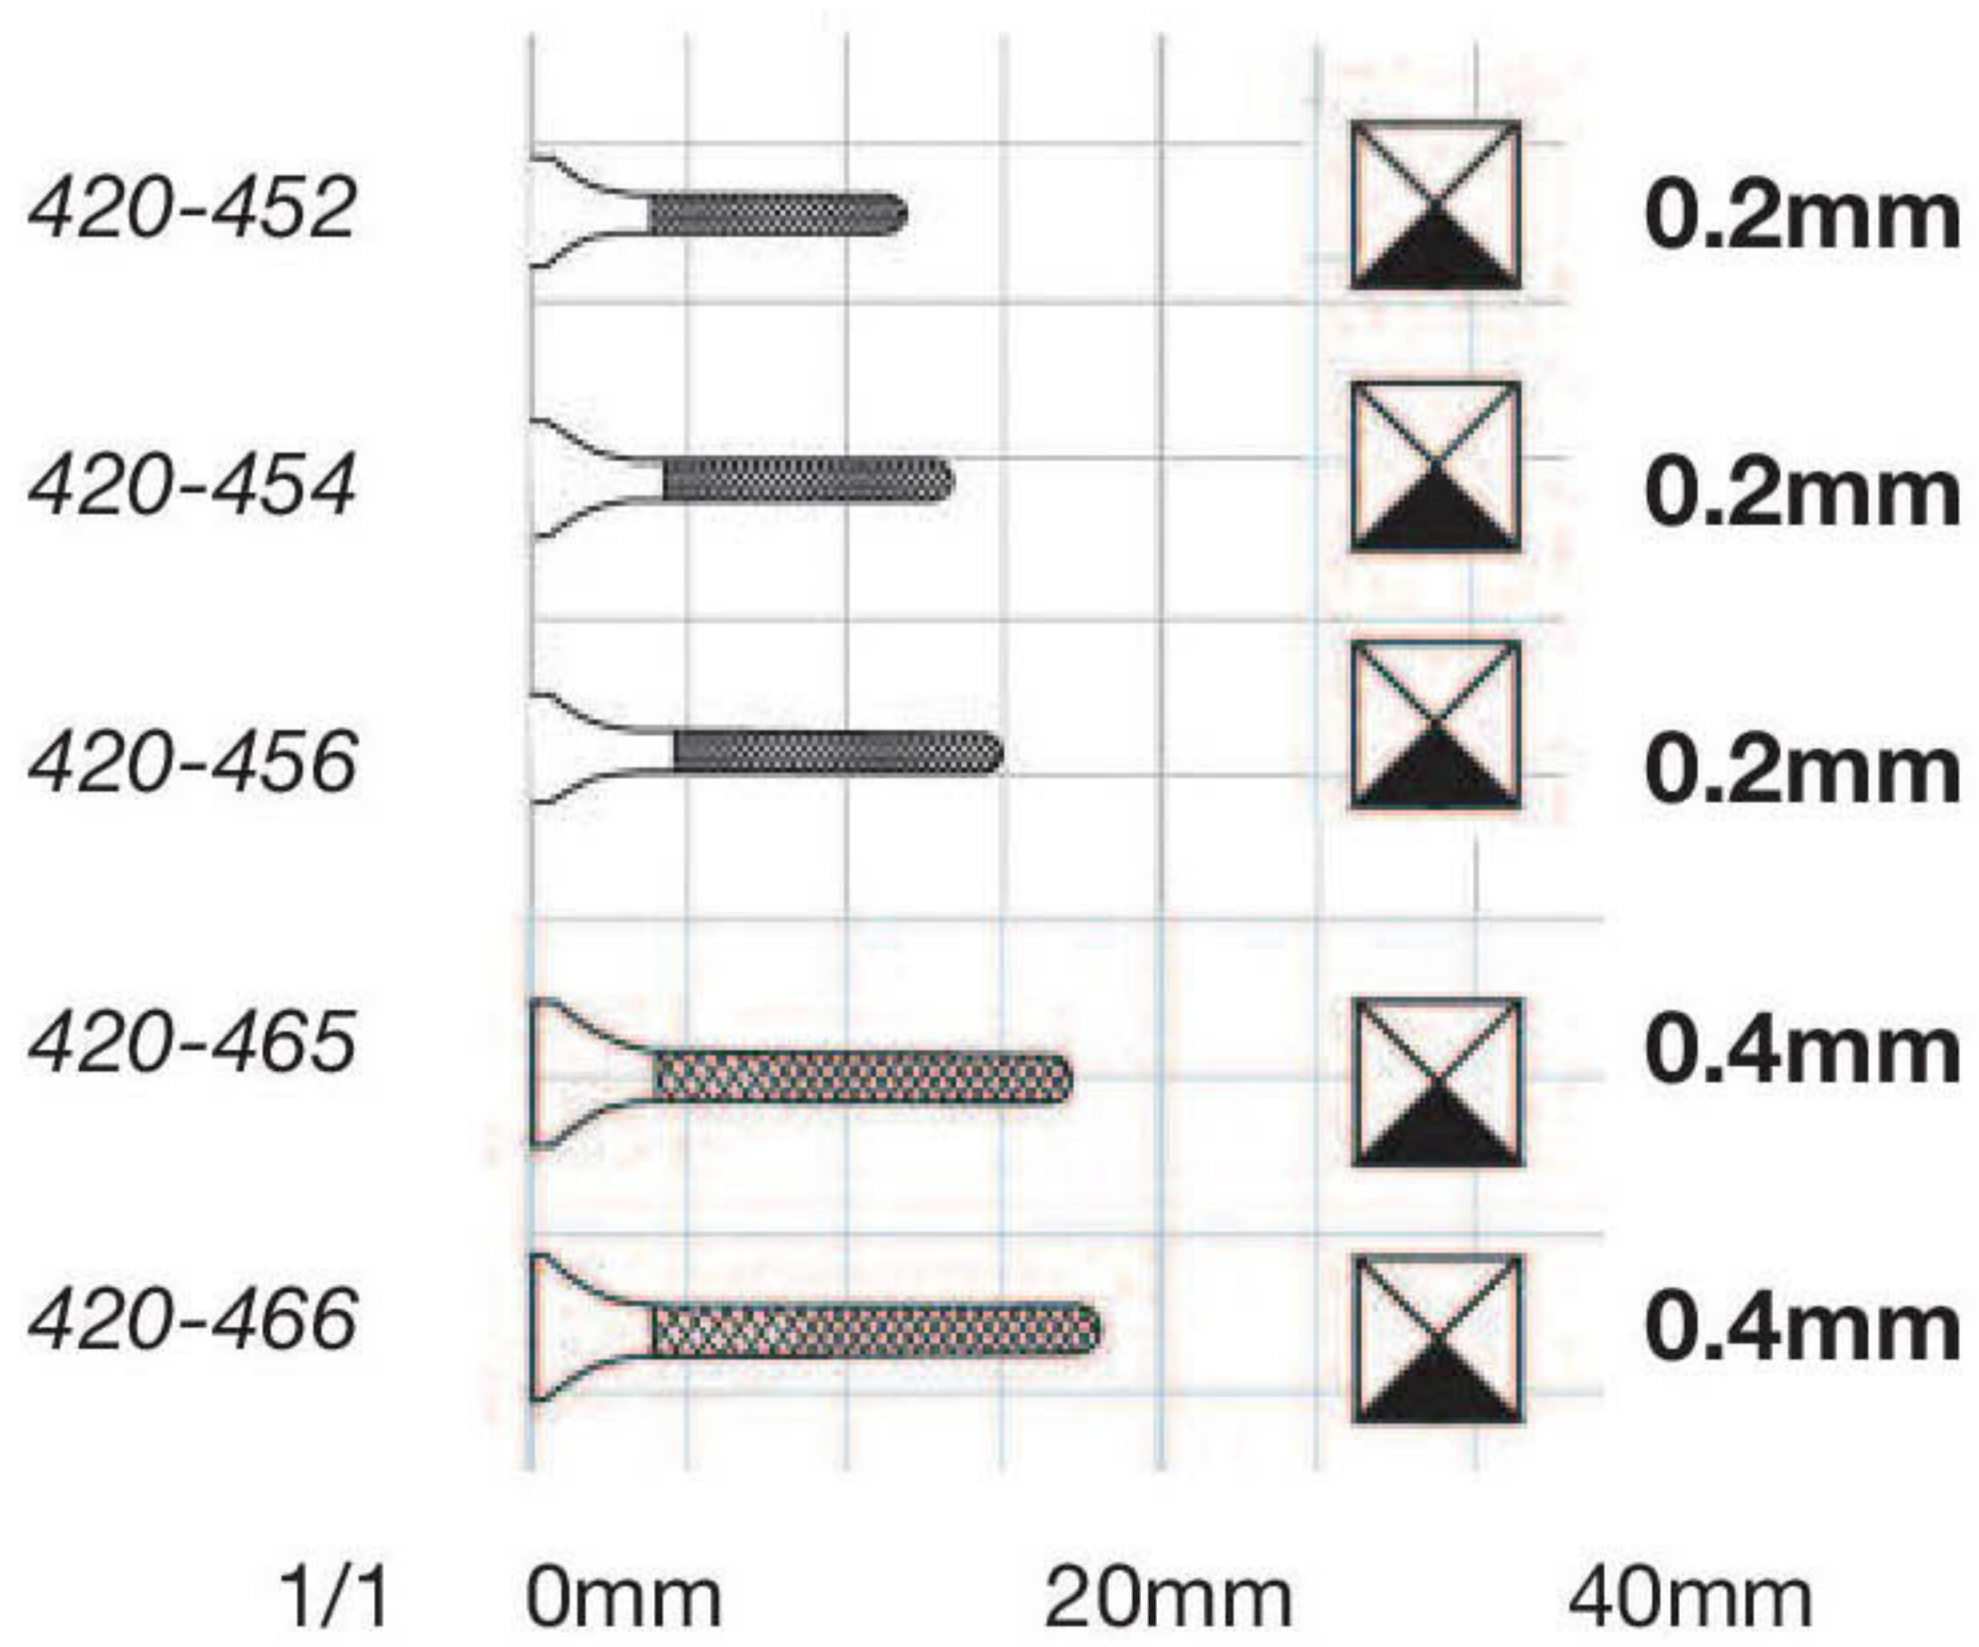

381 - M 6442 Vascular Needle Holder, Serrated, TC, 15cm  
 381 - M 6443 Vascular Needle Holder, Serrated, TC, 18cm

381 - M 6444 Ryder Needle Holder, Serrated, TC, 13cm  
 381 - M 6445 Ryder Needle Holder, Serrated, TC, 15cm  
 381 - M 6446 Ryder Needle Holder, Serrated, TC, 18cm  
 381 - M 6447 Ryder Needle Holder, Serrated, TC, 20cm  
 381 - M 6448 Ryder Needle Holder, Serrated, TC, 23cm

381 - M 6449 Gillies Needle Holder With Scissors, Serrated, TC,

381 - M 6450 Neivert Needle Holder, Serrated, TC, 13cm