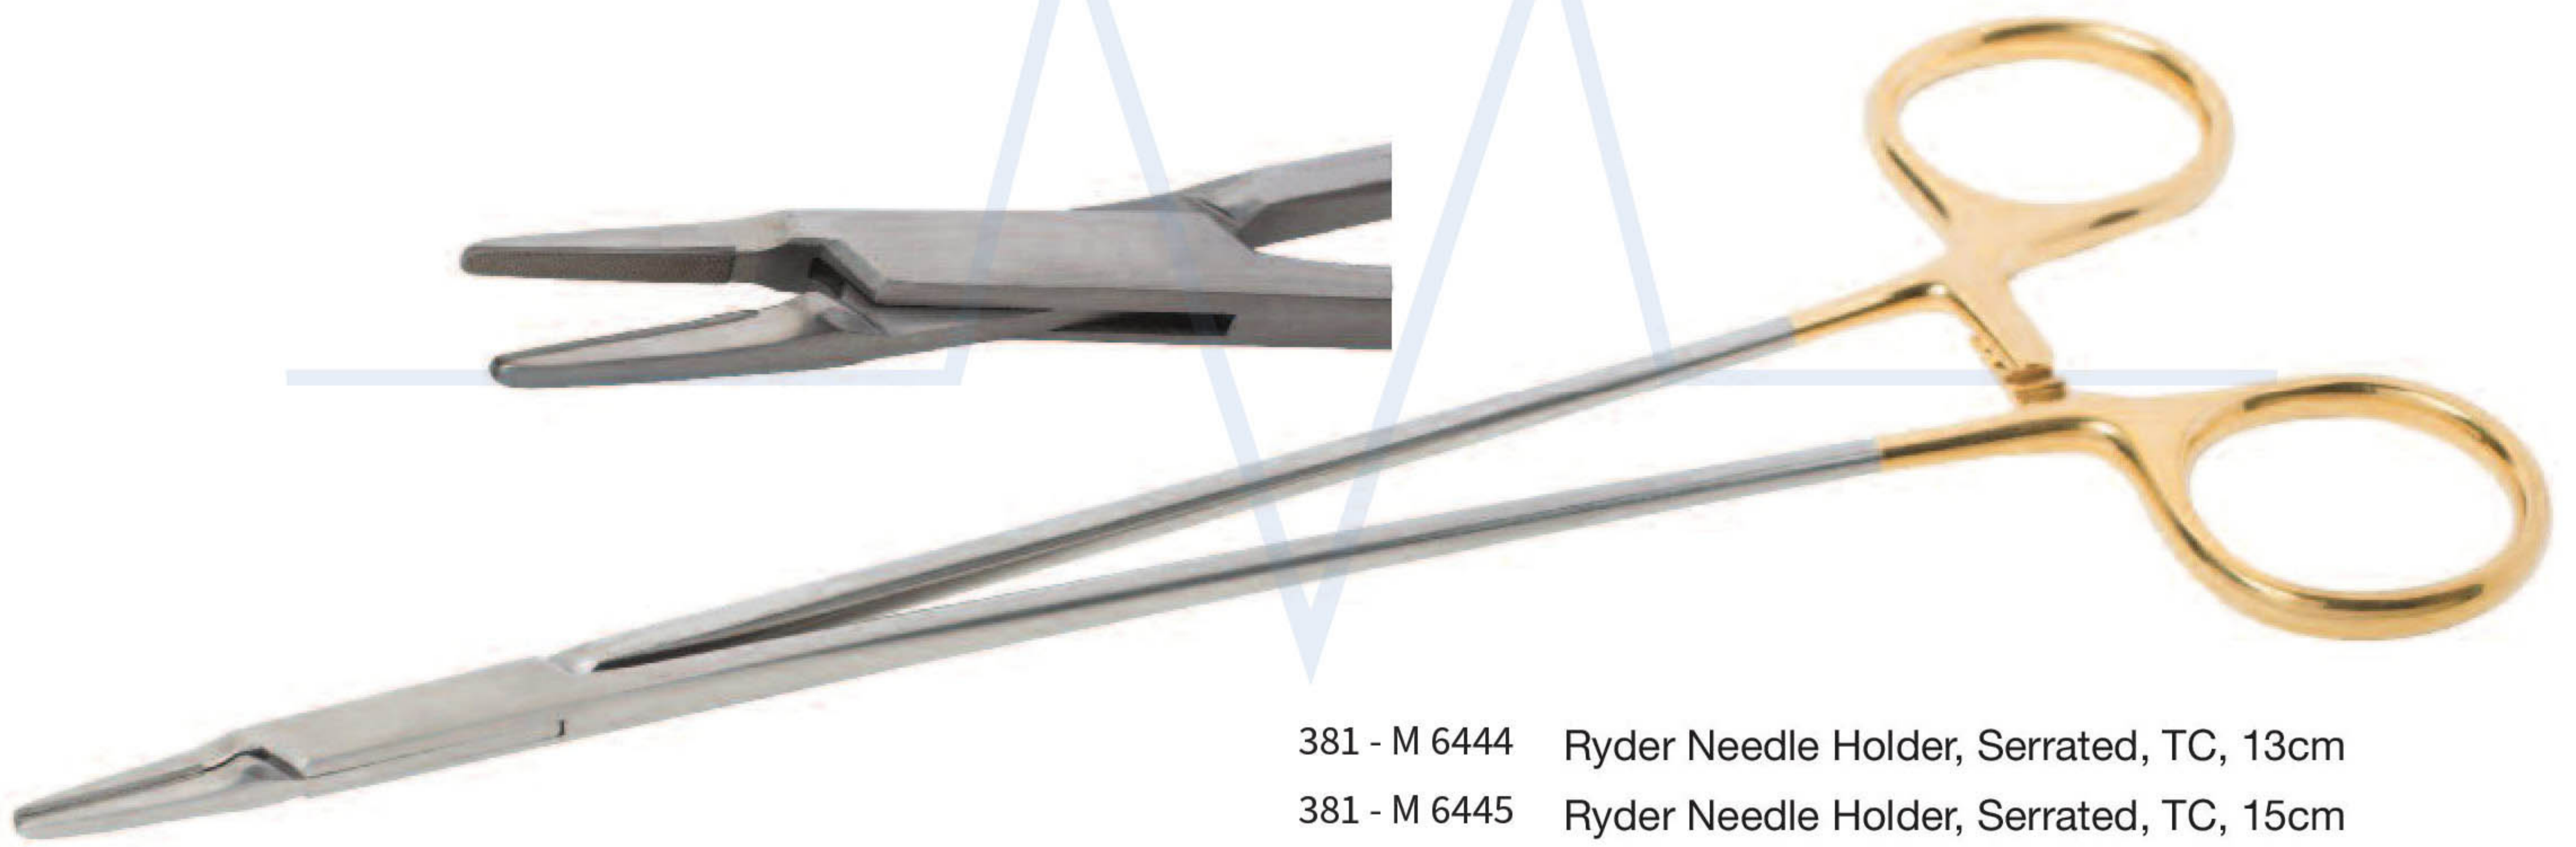

381 - M 6442 Vascular Needle Holder, Serrated, TC, 15cm  
 381 - M 6443 Vascular Needle Holder, Serrated, TC, 18cm

381 - M 6444 Ryder Needle Holder, Serrated, TC, 13cm  
 381 - M 6445 Ryder Needle Holder, Serrated, TC, 15cm  
 381 - M 6446 Ryder Needle Holder, Serrated, TC, 18cm  
 381 - M 6447 Ryder Needle Holder, Serrated, TC, 20cm  
 381 - M 6448 Ryder Needle Holder, Serrated, TC, 23cm

381 - M 6449 Gillies Needle Holder With Scissors, Serrated, TC,

381 - M 6450 Neivert Needle Holder, Serrated, TC, 13cm