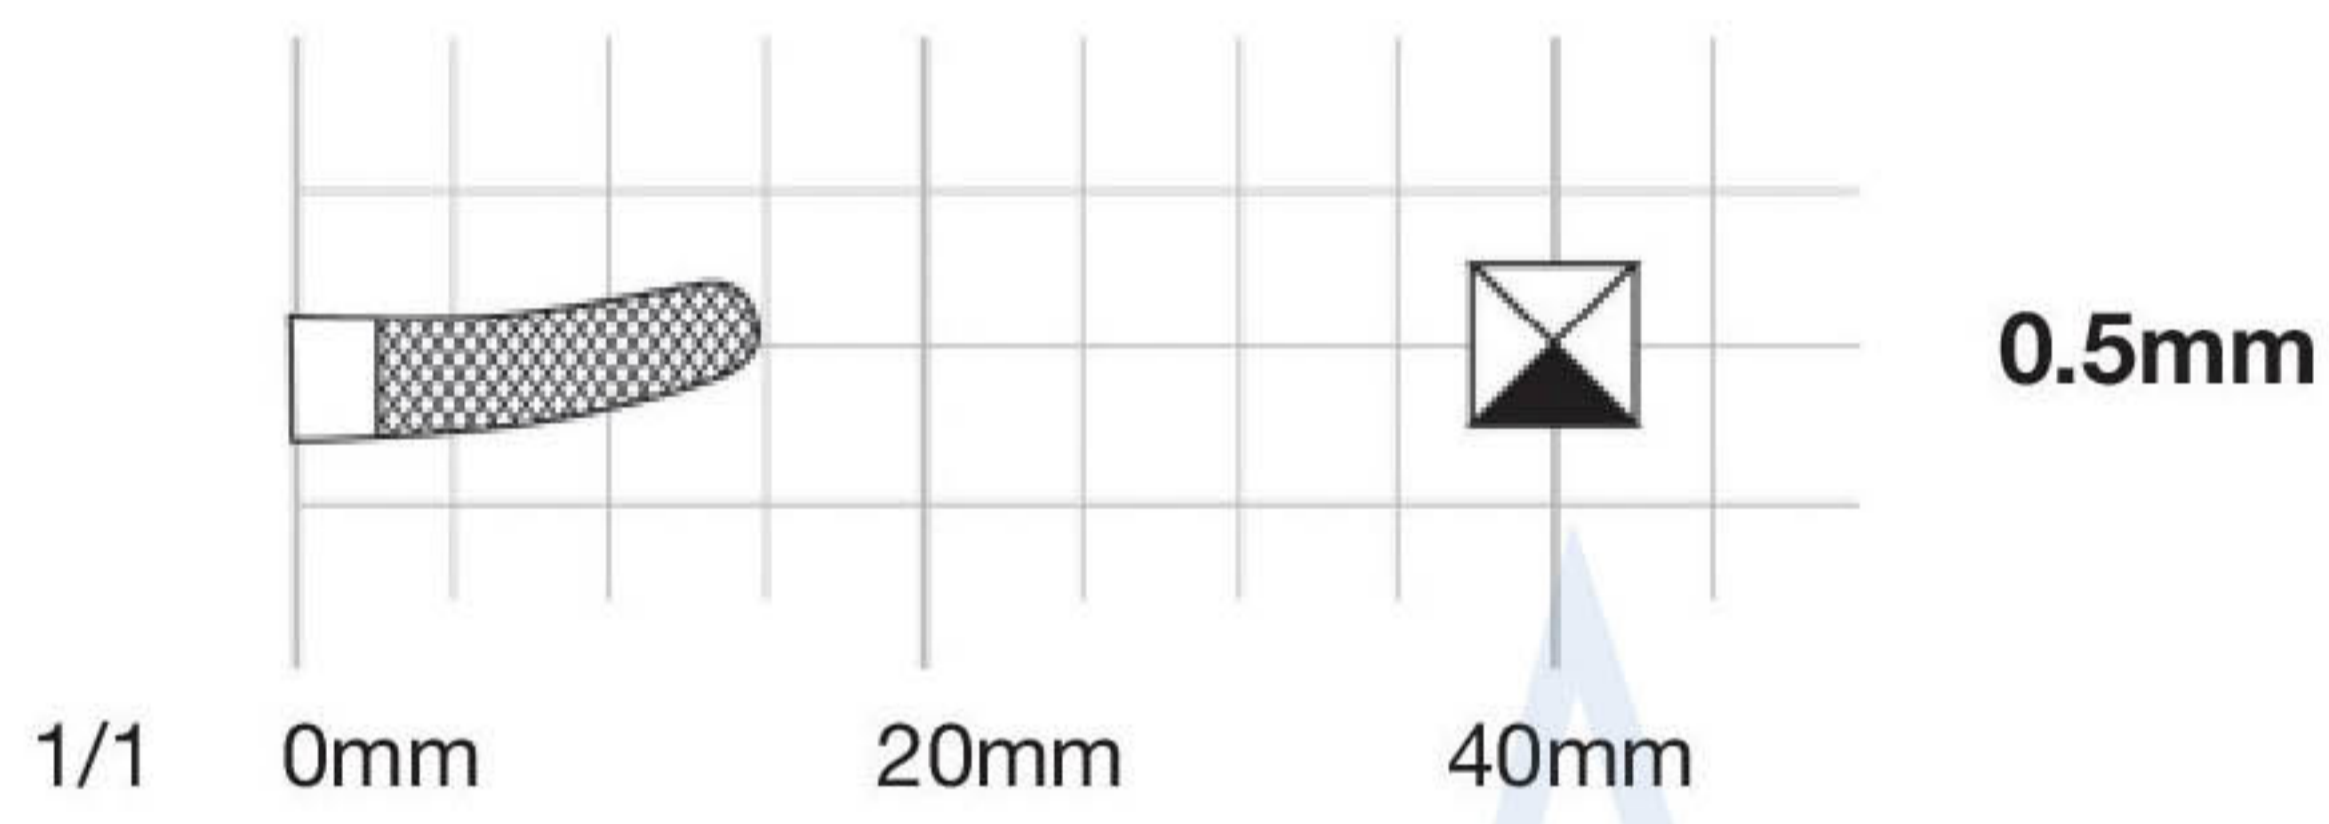

381 - M 6449 Gillies Needle Holder With Scissors, Serrated, TC,