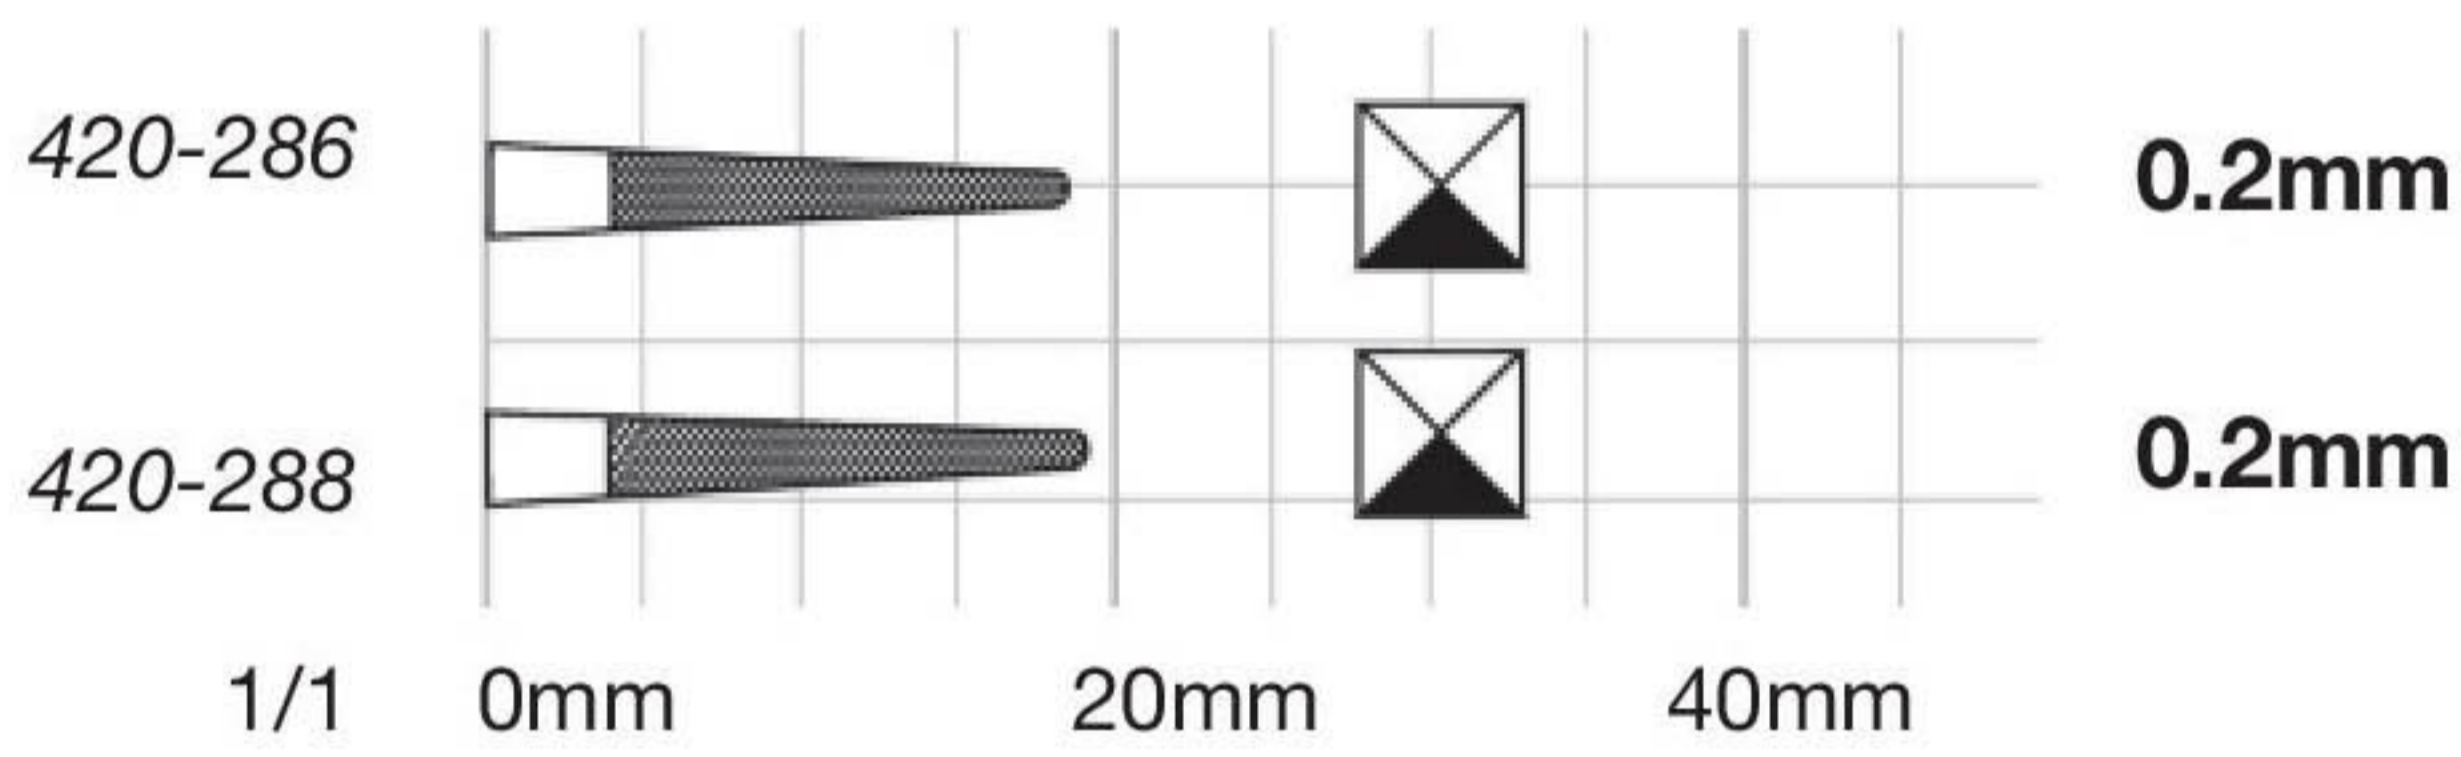

381 - M 6442 Vascular Needle Holder, Serrated, TC, 15cm  
 381 - M 6443 Vascular Needle Holder, Serrated, TC, 18cm

381 - M 6444 Ryder Needle Holder, Serrated, TC, 13cm  
 381 - M 6445 Ryder Needle Holder, Serrated, TC, 15cm  
 381 - M 6446 Ryder Needle Holder, Serrated, TC, 18cm  
 381 - M 6447 Ryder Needle Holder, Serrated, TC, 20cm  
 381 - M 6448 Ryder Needle Holder, Serrated, TC, 23cm